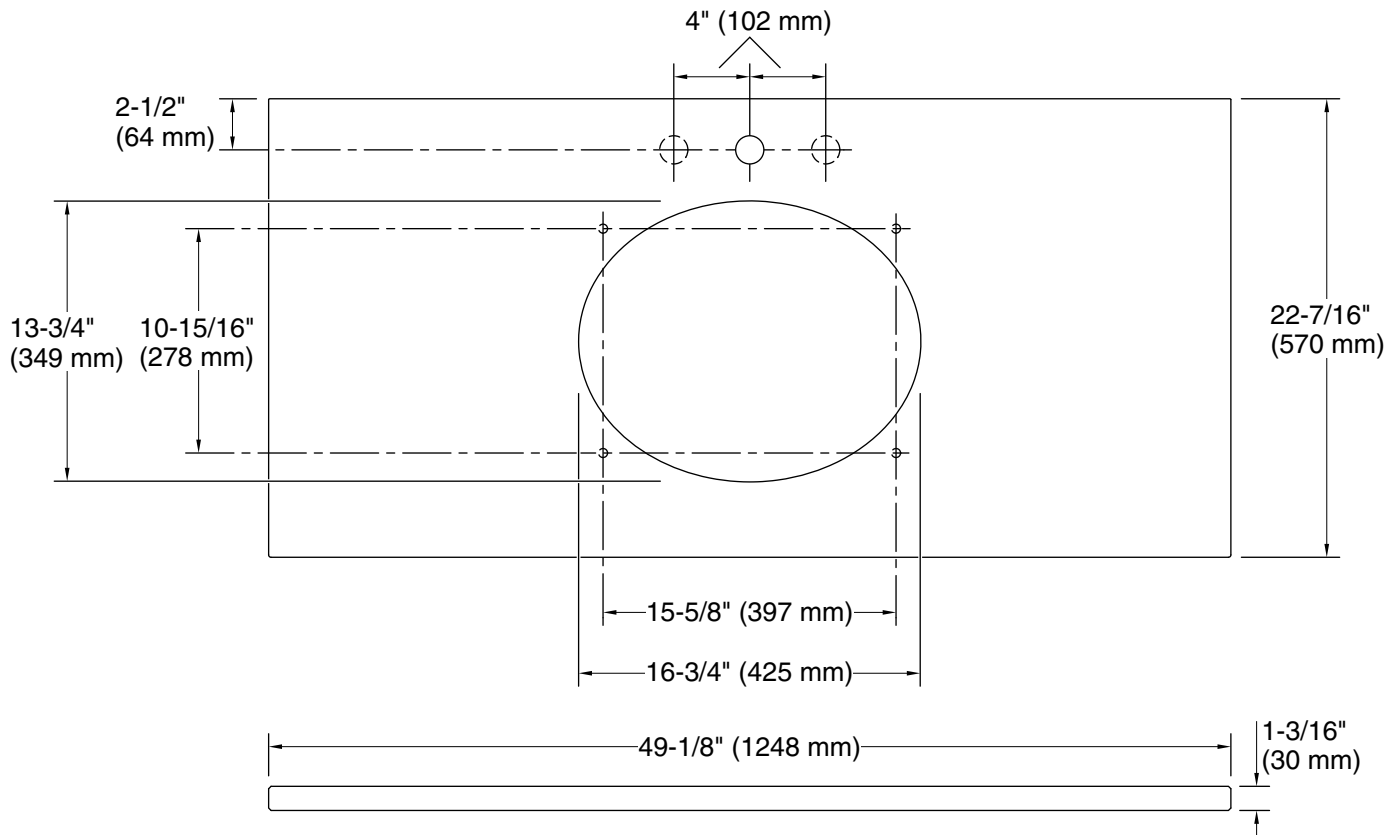

### Installation

- Vanity top
- Single faucet hole with pilot holes for optional 8" (203 mm) widespread faucet configuration

### Technical Information

All product dimensions are nominal.

Installation: Vanity top/ITB

Number of deck 1

holes: